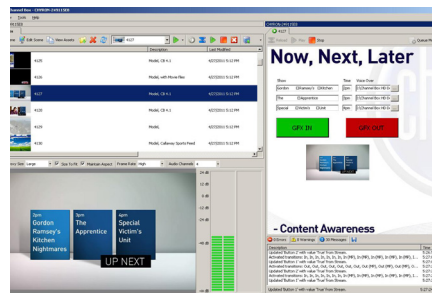

CHANNEL BOX 2

Broadcasters all around the world are switching their channel branding to Channel Box to take advantage of its unequalled power, interoperability and stunning Return on Investment.

Create gorgeous 3D animations and play them to air in real time. Automate credit squeezes with the 3D DVE. Produce promos live to air.

Channel Box - Retain Viewers. Increase Revenue.

HERE ARE 5 REASONS YOU NEED CHANNEL BOX

1. Every Channel Box includes the award-winning Lyric™ PRO 2D/3D Render Engine. Create your branding templates once, and update on the fly to save both time and money.
2. Advanced Data Object. With ChyronHegos powerful Advanced Datd Object and multiple Scripting Engines, you can access and manage any data, anywhere, anytime.
3. User-customized effects. Wow your audience with easy-to-use, customized transitions.
4. Content Awareness. With Channel Box, scenes self adjust based on the content. Spend less time creating multiple scenes while reducing production time.
5. Rest easy with Channel Box's trusted quality assurance tools. Never go on-air with assets missing or scenes not tested.